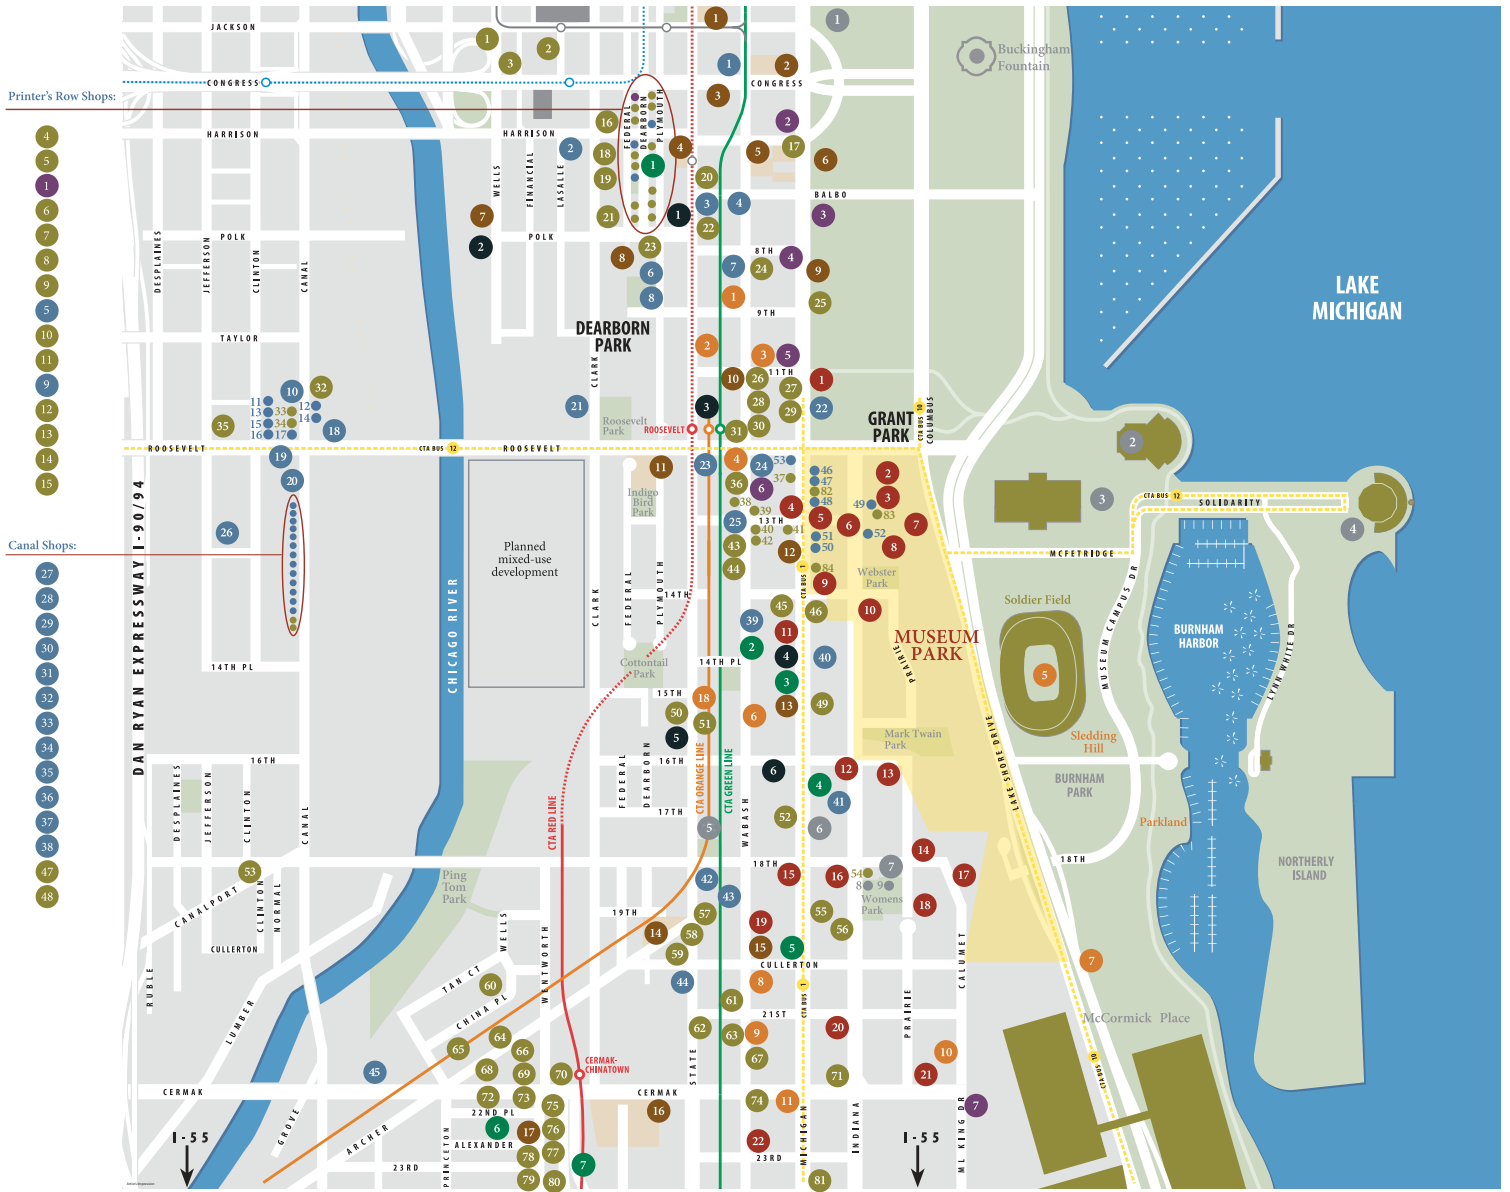

YOUR MUSEUM PARK NEIGHBORHOOD

RESTAURANTS/TAVERNS

AREA DEVELOPMENTS

ENTERTAINMENT

FITNESS CENTERS

SCHOOLS

MUSEUMS

SHOPPING/SERVICES

CHURCHES

HOTELS